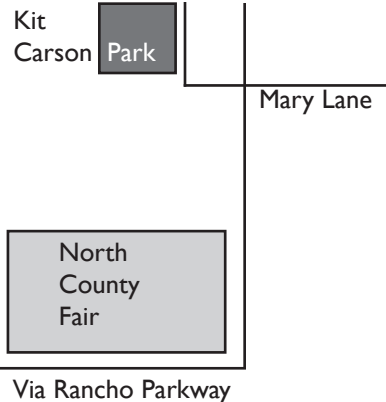

Jaguar Invitational

Friday, October 19, 2012

1. We will leave UCHS at 1:30 a.m. Be dressed and ready to go. Use the bathrooms!
2. Have a large breakfast. Eat a light lunch. Note your race times.
3. Medals will be awarded to the individuals of the top three teams and medals to the top 20-40 individuals.
4. We should be home by 6:45-7:00 p.m.
5. Be prepared for any weather. It might still be a little warm.
6. Good luck! Race well. Give it your best. Challenge this course!
7. Those of us traveling to Mt. Laguna will leave directly from the meet. Have your gear for the mountains with you.

Race Times:

Boys Varsity	3:50 p.m.
Girls Varsity	4:15 p.m.
Boys F-S	4:40 p.m.
Girls JV (I-14)	5:05 p.m.
Boys JV	5:30 p.m.
Girls JV-B (15+) NEW!	5:55 p.m.

TOP
ALL 25 TIME

15 North

Map

Men Top 25 Times:

1.	Riley Booker	UC	15:46	'05
2.	David Hayes	PL	16:05	'96
3.	Riley Booker	UC	16:08	'03
4.	Brad Liber	UC	16:14	'02
5.	Chris Werdenberg	PL	16:24	'94
6.	Travis Teitsch	UC	16:26	'03
7.	Rashad Pouncey	PL	16:27	'93
8.	Travis Teitsch	UC	16:28	'02
9.	Kern Huerta	UC	16:28	'01
10.	Brad Liber	UC	16:33	'01
11.	David Palm	UC	16:36	'05
12.	Kern Huerta	UC	16:37	'02
13.	Naithen Schirmer	PL	16:37	'93
14.	David Hayes	PL	16:44	'95
15.	Mac Fleet	UC	16:46	'07
16.	Mac Fleet	UC	16:50	'06
17.	Lee Baret	PL	16:51	'94
18.	Celso Fernandez	PL	16:52	'95
19.	Mark Savel	PL	16:54	'95
20.	Charles McKeown	UC	16:56	'99
21.	Sixto Aspeitia	UC	16:57	'02
22.	Mac Fleet	UC	16:59	'05
23.	Riley Booker	UC	16:59	'02
24.	Naithen Schirmer	PL	17:00	'96
25.	Kurtis Flansburg	UC	17:01	'01

Since 2006, times are considerably slower than all years previous. Coaches of teams that run the course regularly say that it is slower, up to 30-40 seconds due to varying conditions on the course. The girls course in (2007) changed slightly. There is an added 30-50 meters after the bridge on the second lower loop, which made the course times a little slower.

Women Top 25 Times:

1.	Dayna Anderson	15:25	'05
2.	Sarah Vitug	15:31	'05
3.	Sarah Vitug	15:38	'06
4.	Rebecca Bostwick	15:38	'03
5.	Jessie Ooms	15:39	'01
6.	Jessie Ooms	15:40	'02
7.	Rebecca Bostwick	15:45	'01
8.	Brooke Anderson	15:46	'04
9.	Rowena Tam	15:48	'05
10.	Rowena Tam	15:53	'04
11.	Brooke Anderson	15:59	'03
12.	Dayna Anderson	16:10	'04
13.	Sheree Shea	16:11	'06
14.	Sarah Vitug	16:11	'07
15.	Shelby Huffaker	16:16	'10
16.	Chessa Adsit-Morris	16:17	'99
17.	Sheree Shea	16:22	'07
18.	Christina Buckley	16:23	'04
19.	Lidia de Carvalho	16:24	'01
20.	Katherine Ziegler	16:31	'97
21.	Katherine Ziegler	16:32	'99
22.	Christina Buckley	16:33	'06
23.	Dayna Anderson	16:36	'03
24.	Rochelle Coulson	16:37	'05
25.	Talina Konotchick	16:39	'99